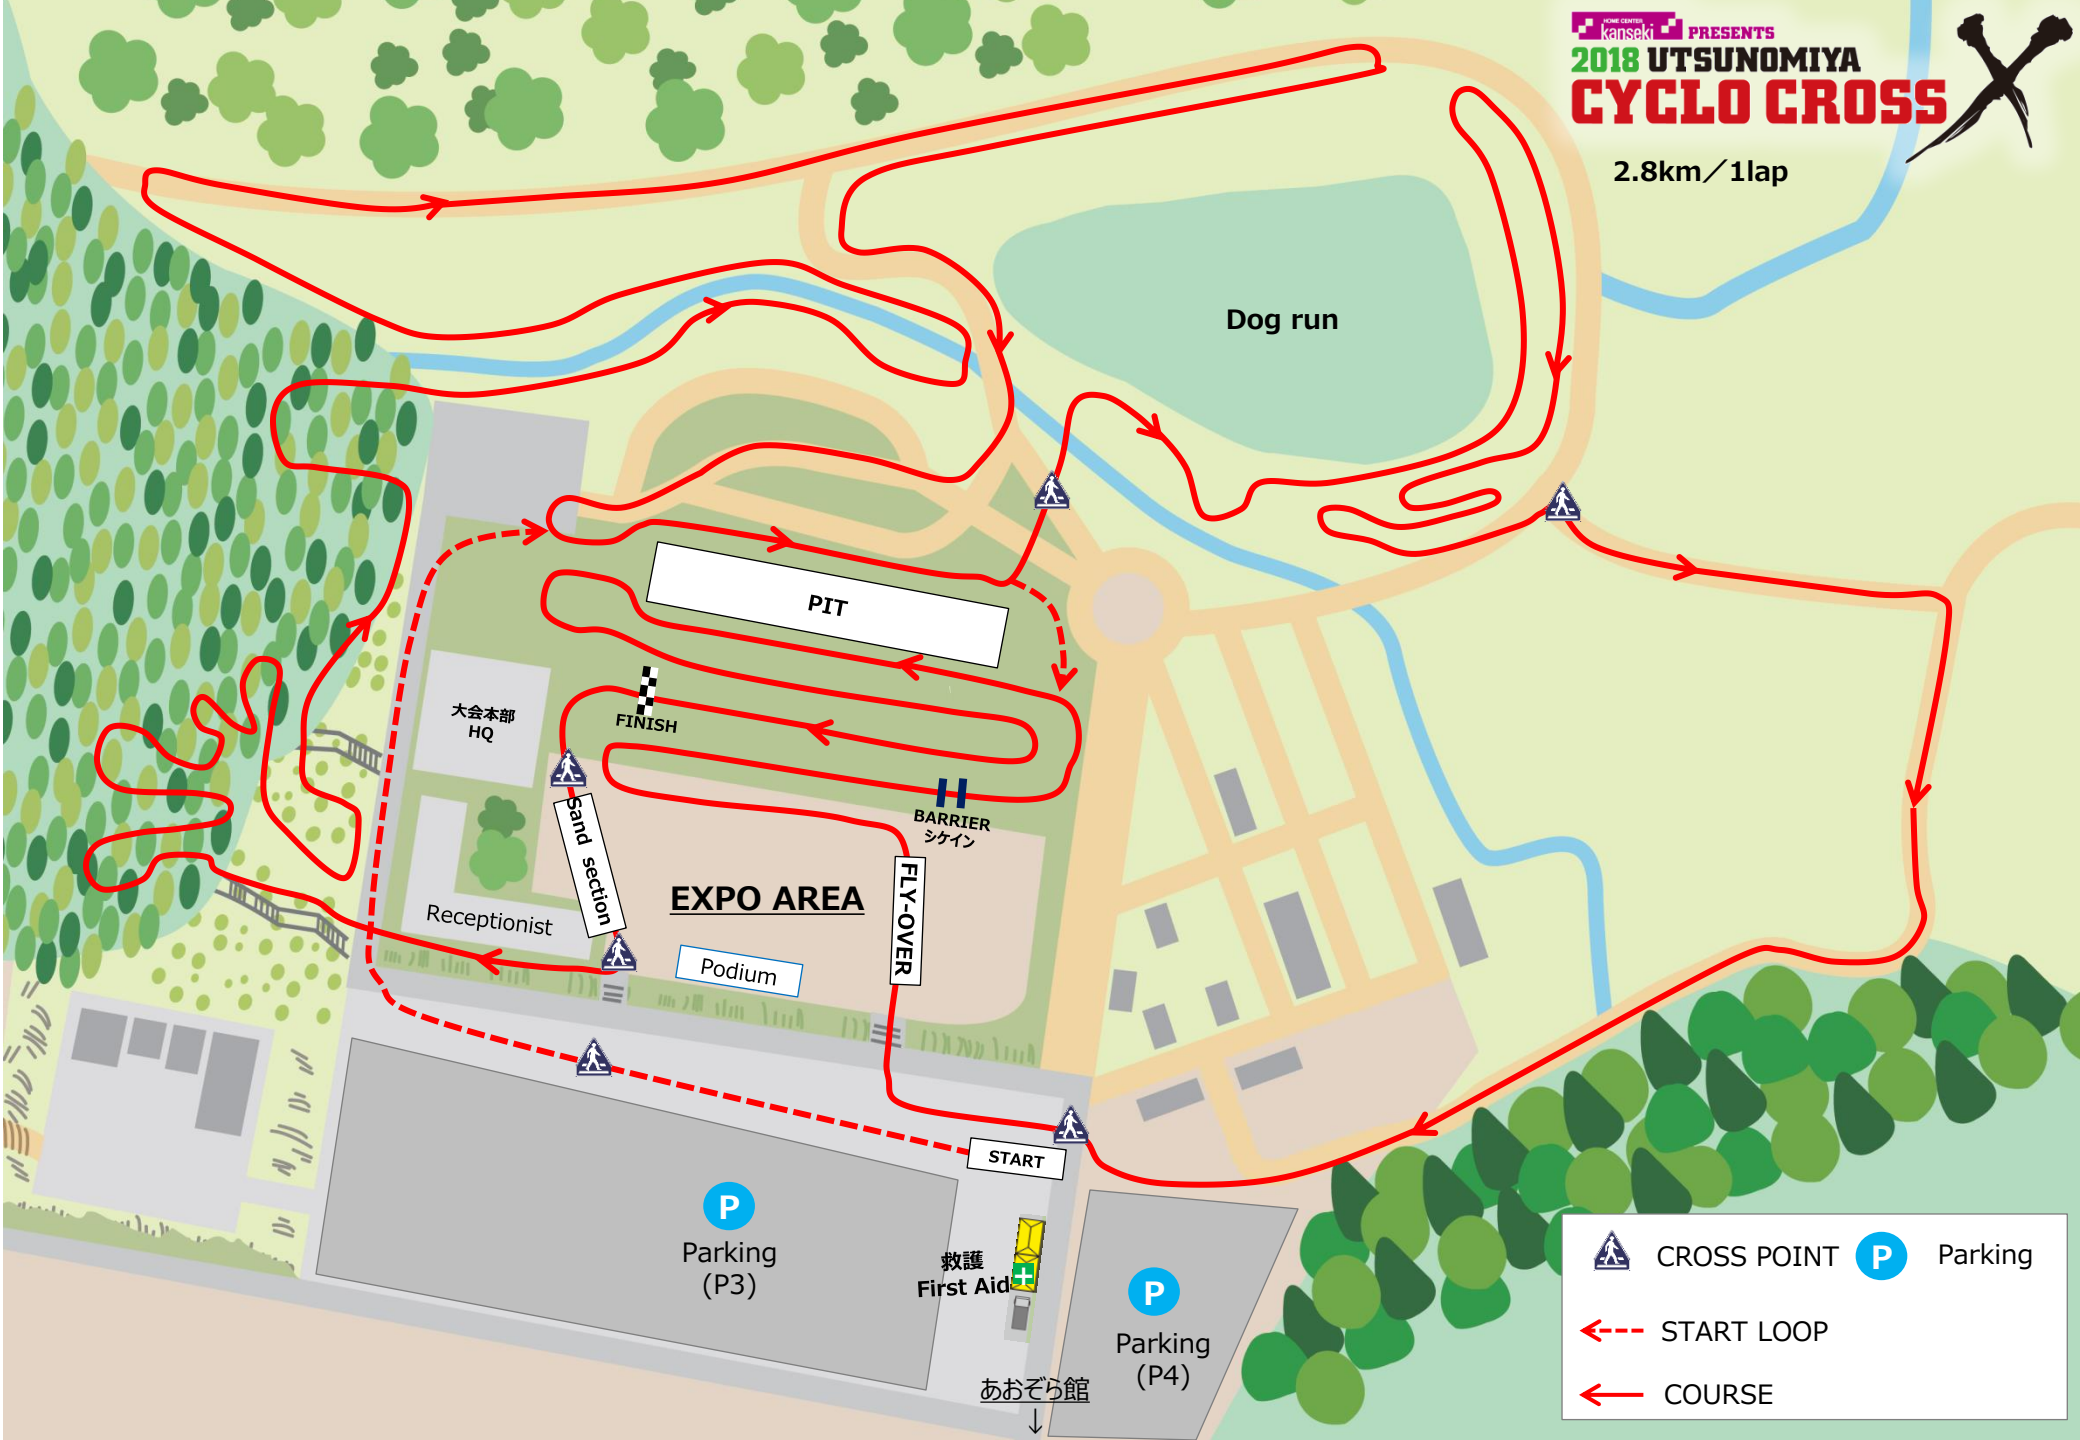

HOME CENTER KANSAI PRESENTS
**2018 UTSUNOMIYA
CYCLO CROSS**

2.8km / 1lap

-  CROSS POINT
-  Parking
-  START LOOP
-  COURSE